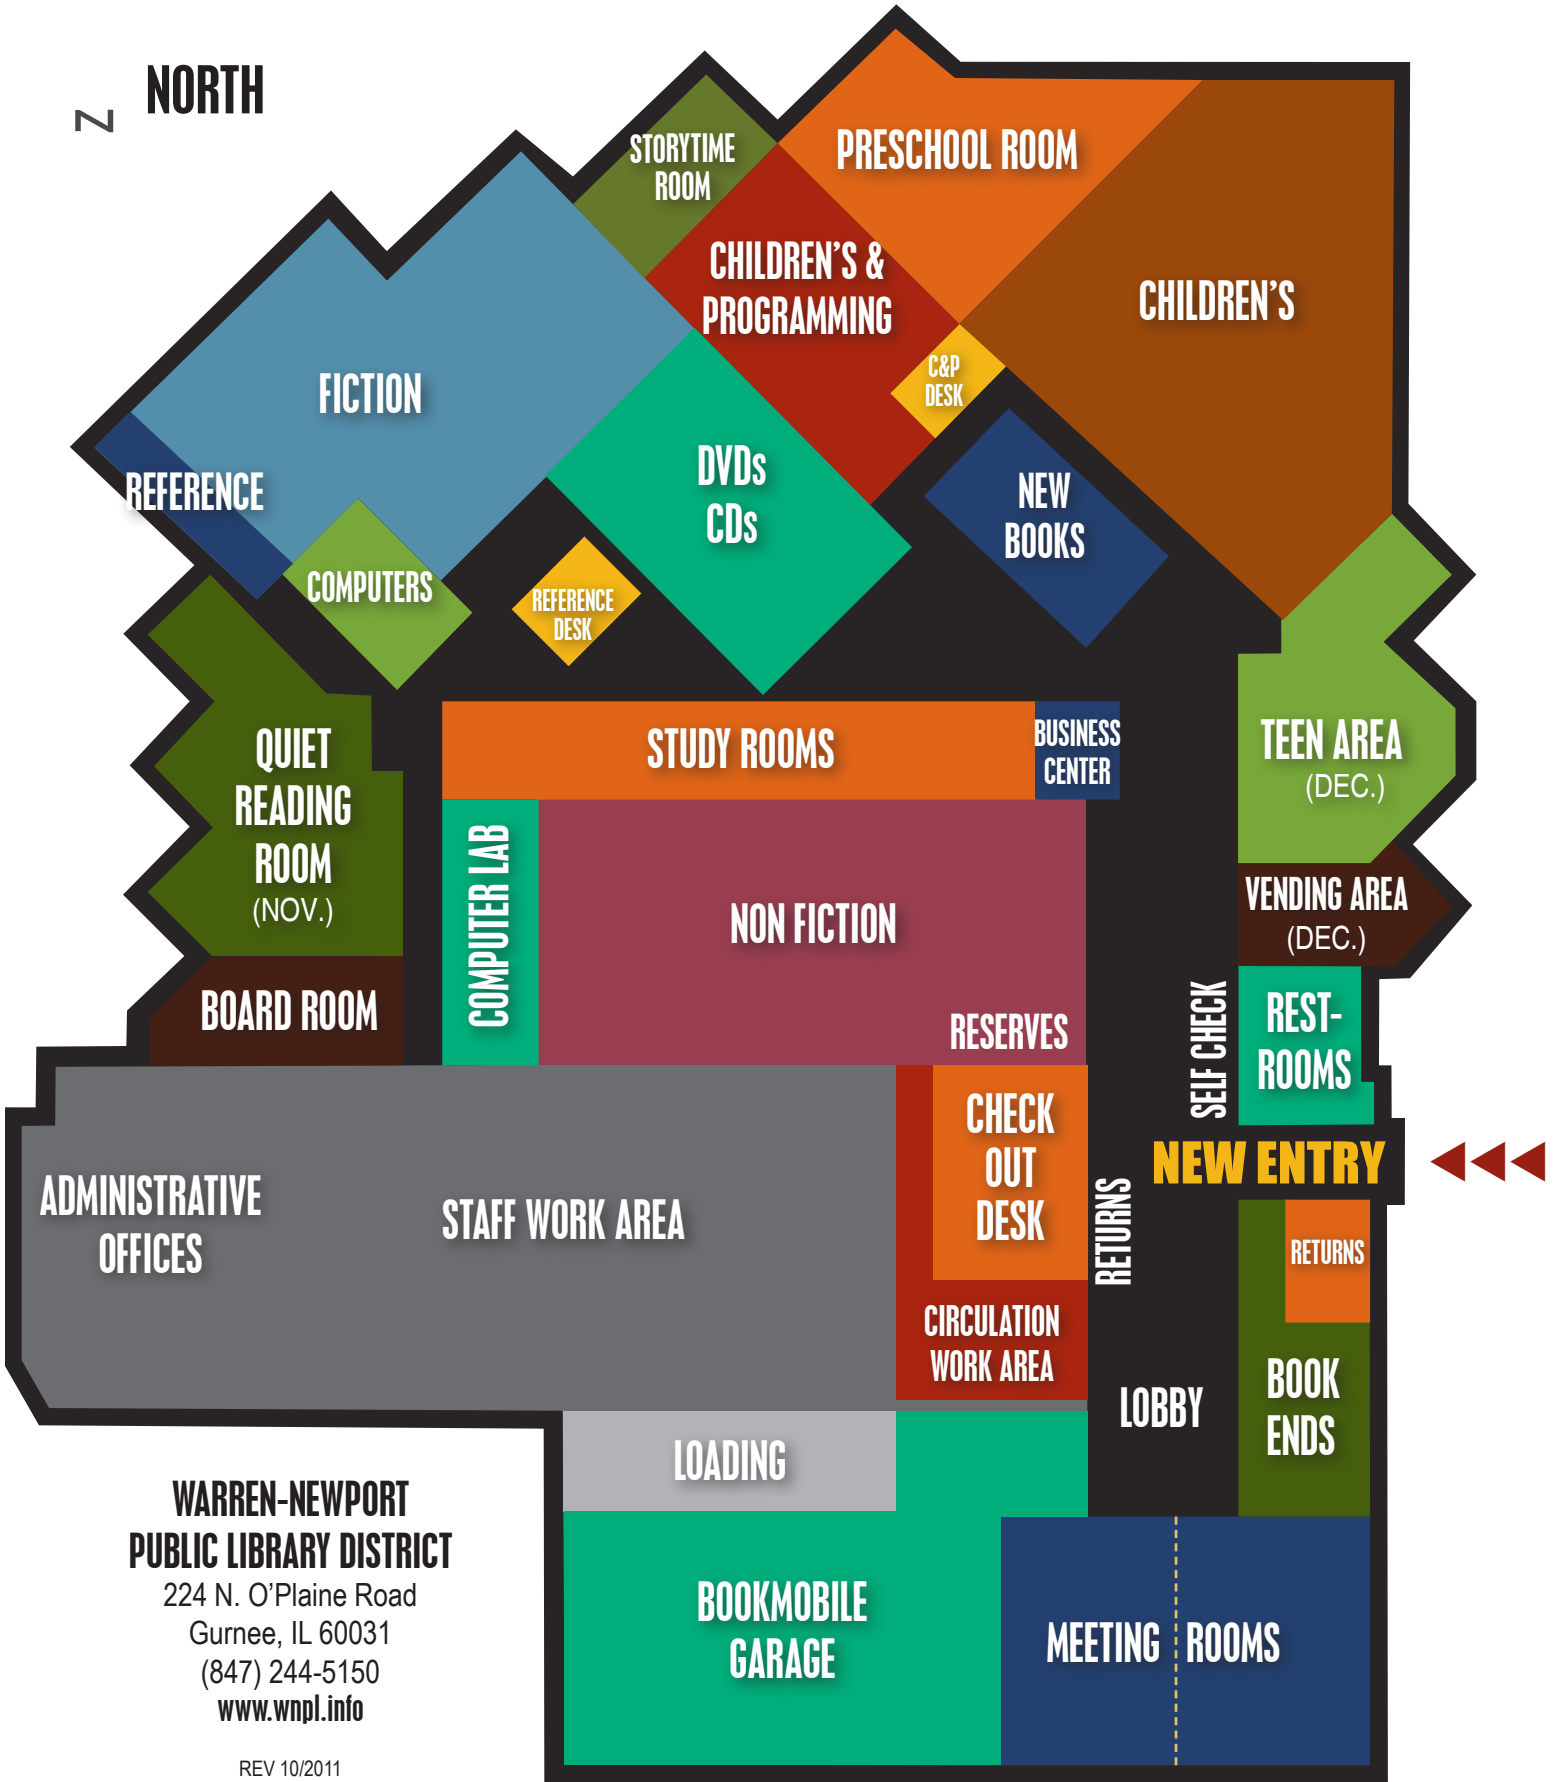

O'PLAINE ROAD

NORTH

WARREN-NEWPORT PUBLIC LIBRARY DISTRICT

224 N. O'Plaine Road
Gurnee, IL 60031
(847) 244-5150
www.wnpl.info

REV 10/2011

PARKING