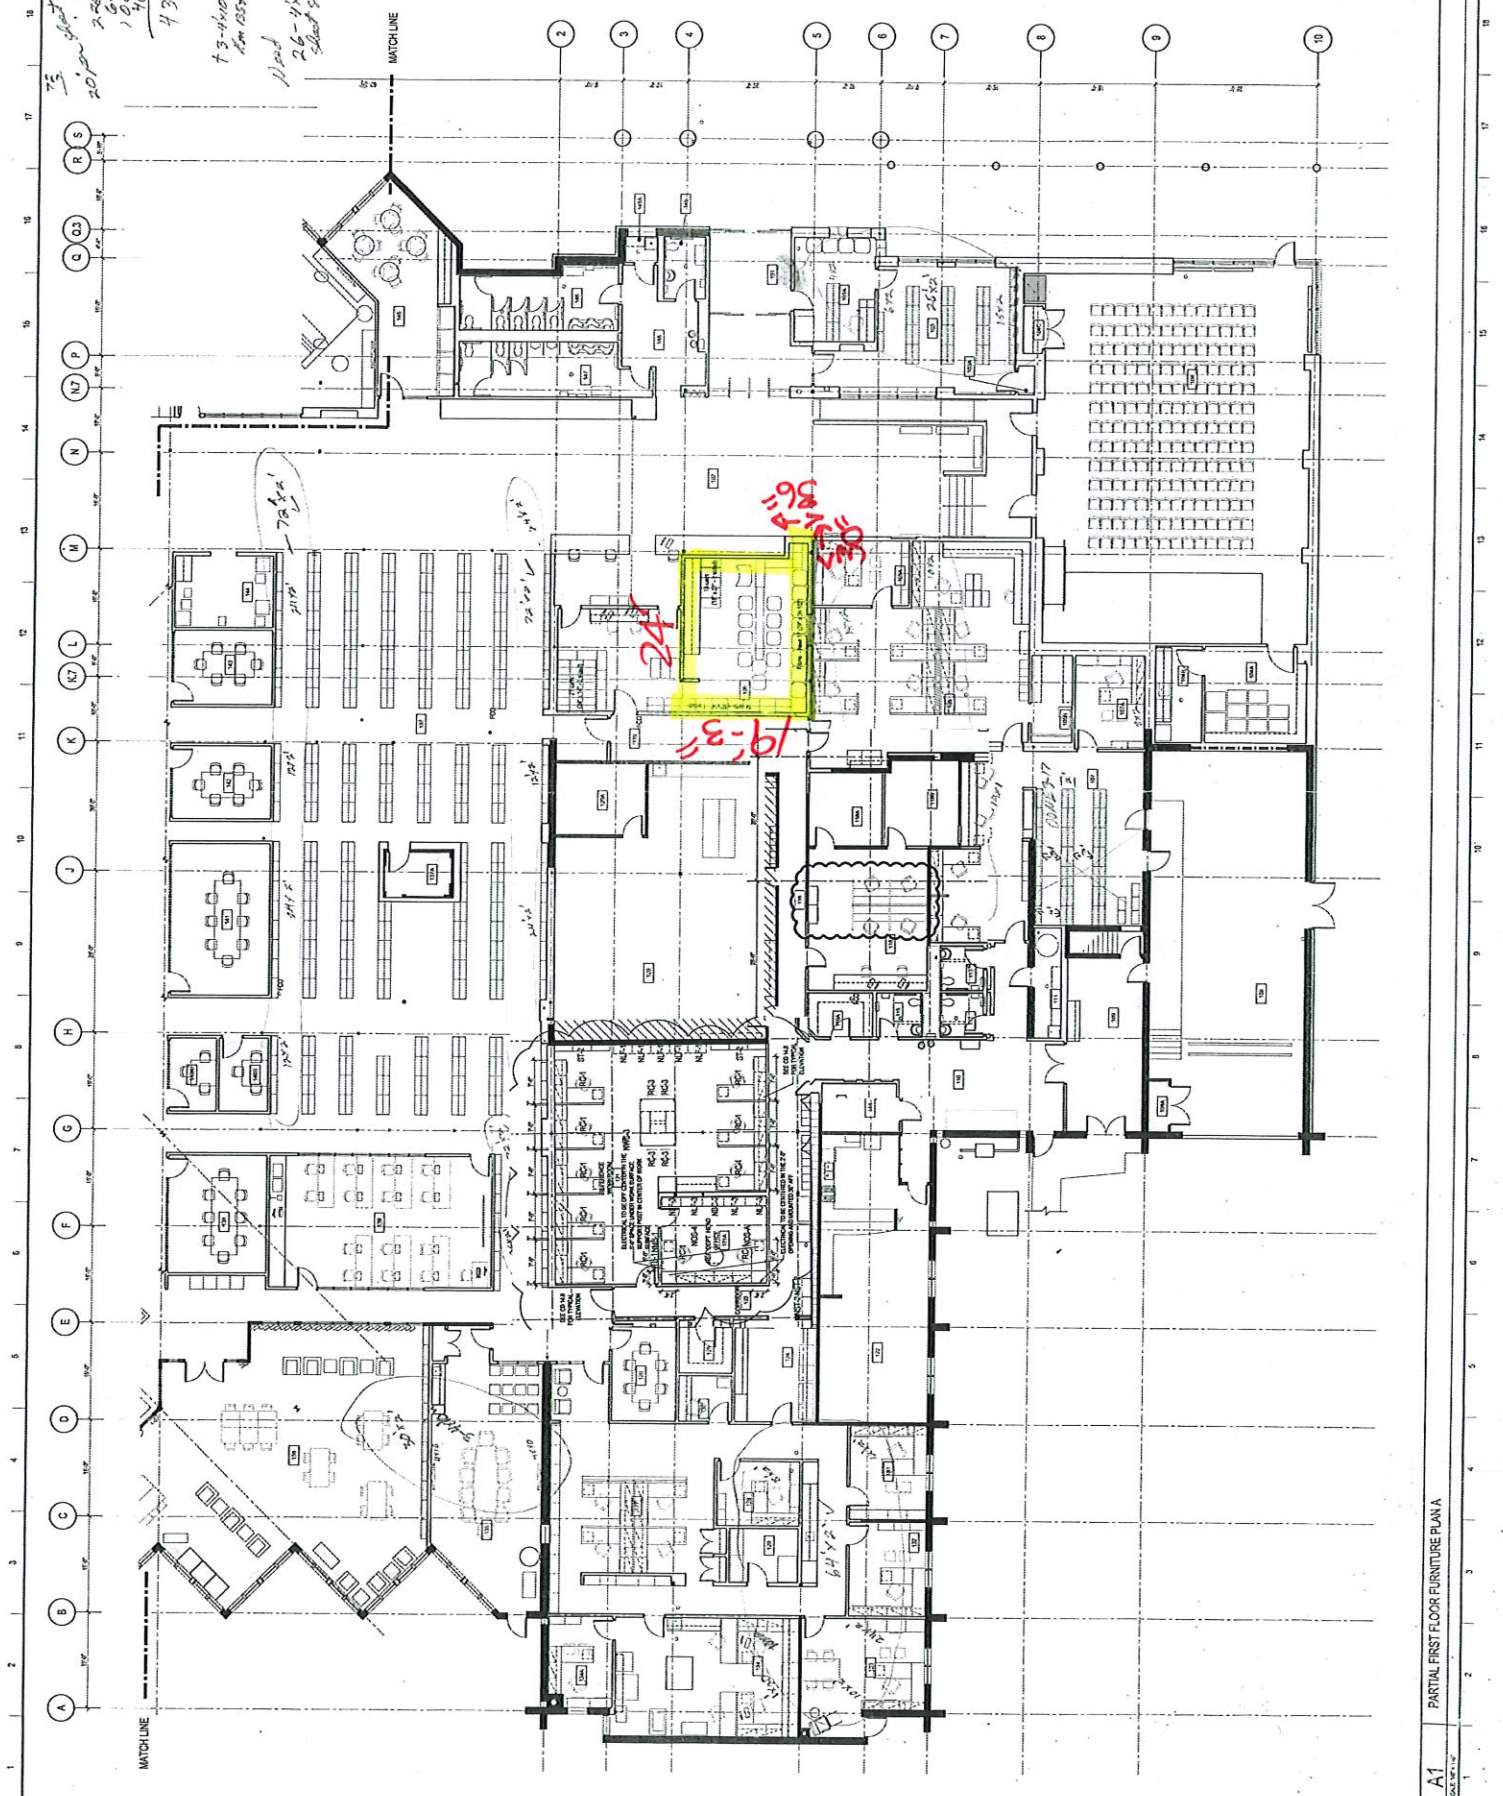

GENERAL NOTES  
 20/10/16  
 20/10/16  
 20/10/16  
 20/10/16  
 20/10/16  
 20/10/16

- FURNITURE LEGEND
- NO TAG - EXISTING TO REMAIN
  - NO - NEW
  - RC - EXISTING TO BE RELOCATED
- STACK FACILITY
- EXISTING STACK - RELOC - REGION
  - EXISTING STACK - RELOCATED ONLY
  - FUTURE STACK
  - NEW STACK

Warren Newport Public Library  
 24 North Opaline Road  
 Gurnee, Illinois 60031

PARTIAL FURNITURE PLAN A  
 FOR REFERENCE ONLY

A141A

A1 PARTIAL FIRST FLOOR FURNITURE PLAN A  
 SCALE 1/4" = 1'-0"